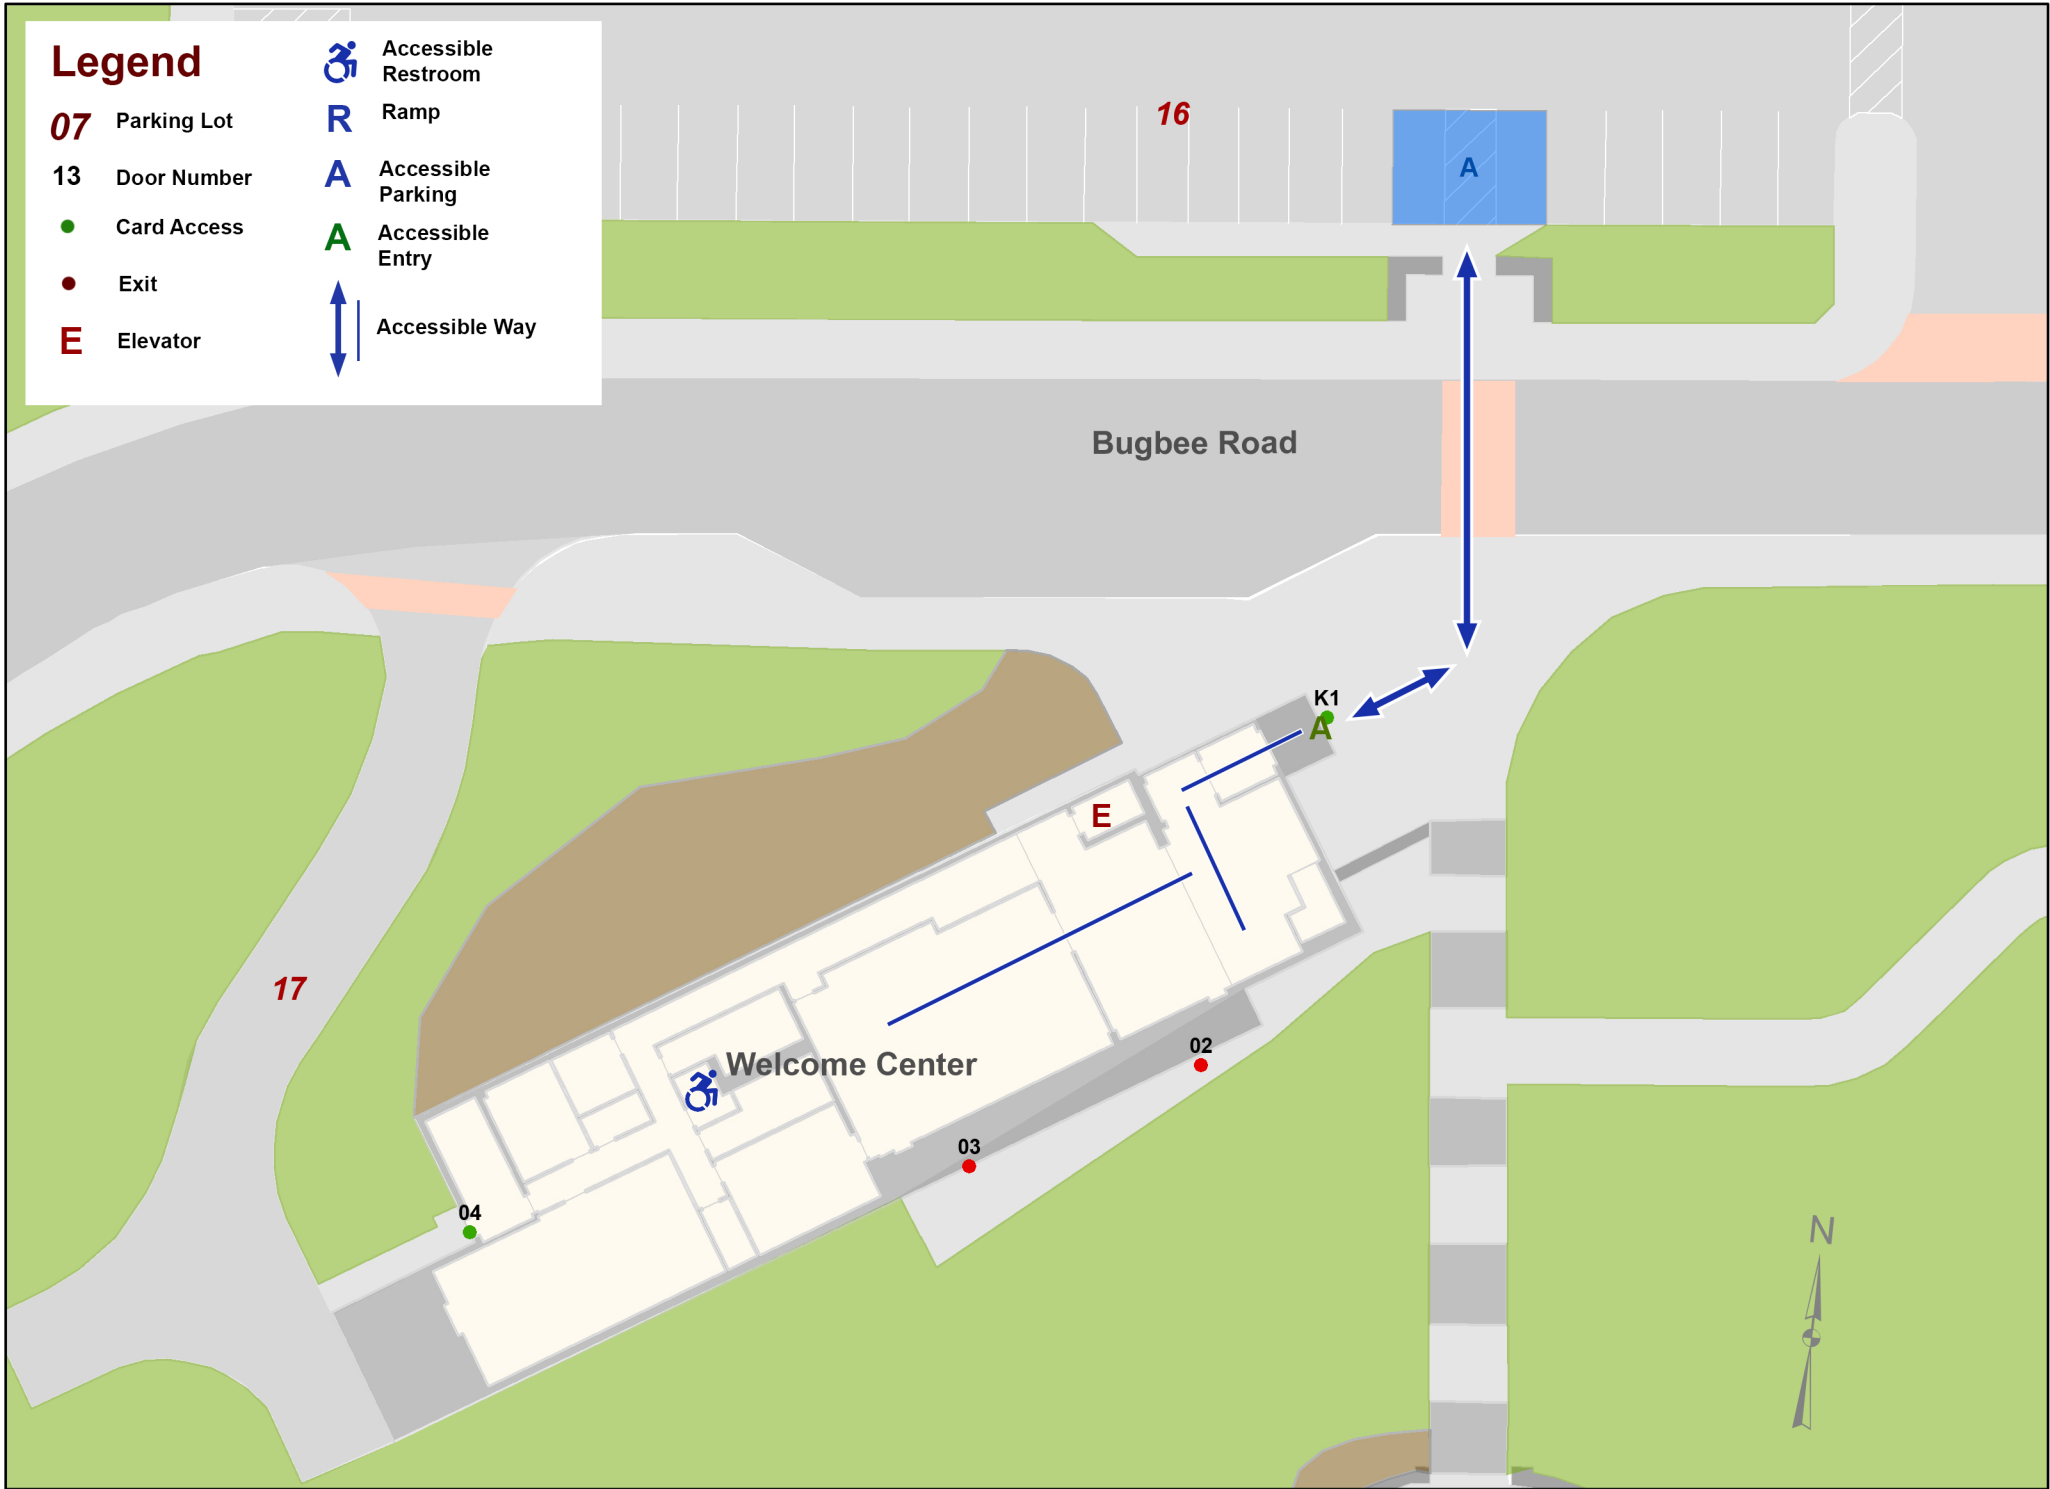

Legend

- 07** Parking Lot
- 13** Door Number
- Card Access
- Exit
- E** Elevator

- Accessible Restroom
- R** Ramp
- A** Accessible Parking
- A** Accessible Entry
- Accessible Way

1 inch = 30 feet

Date: 6/22/2022