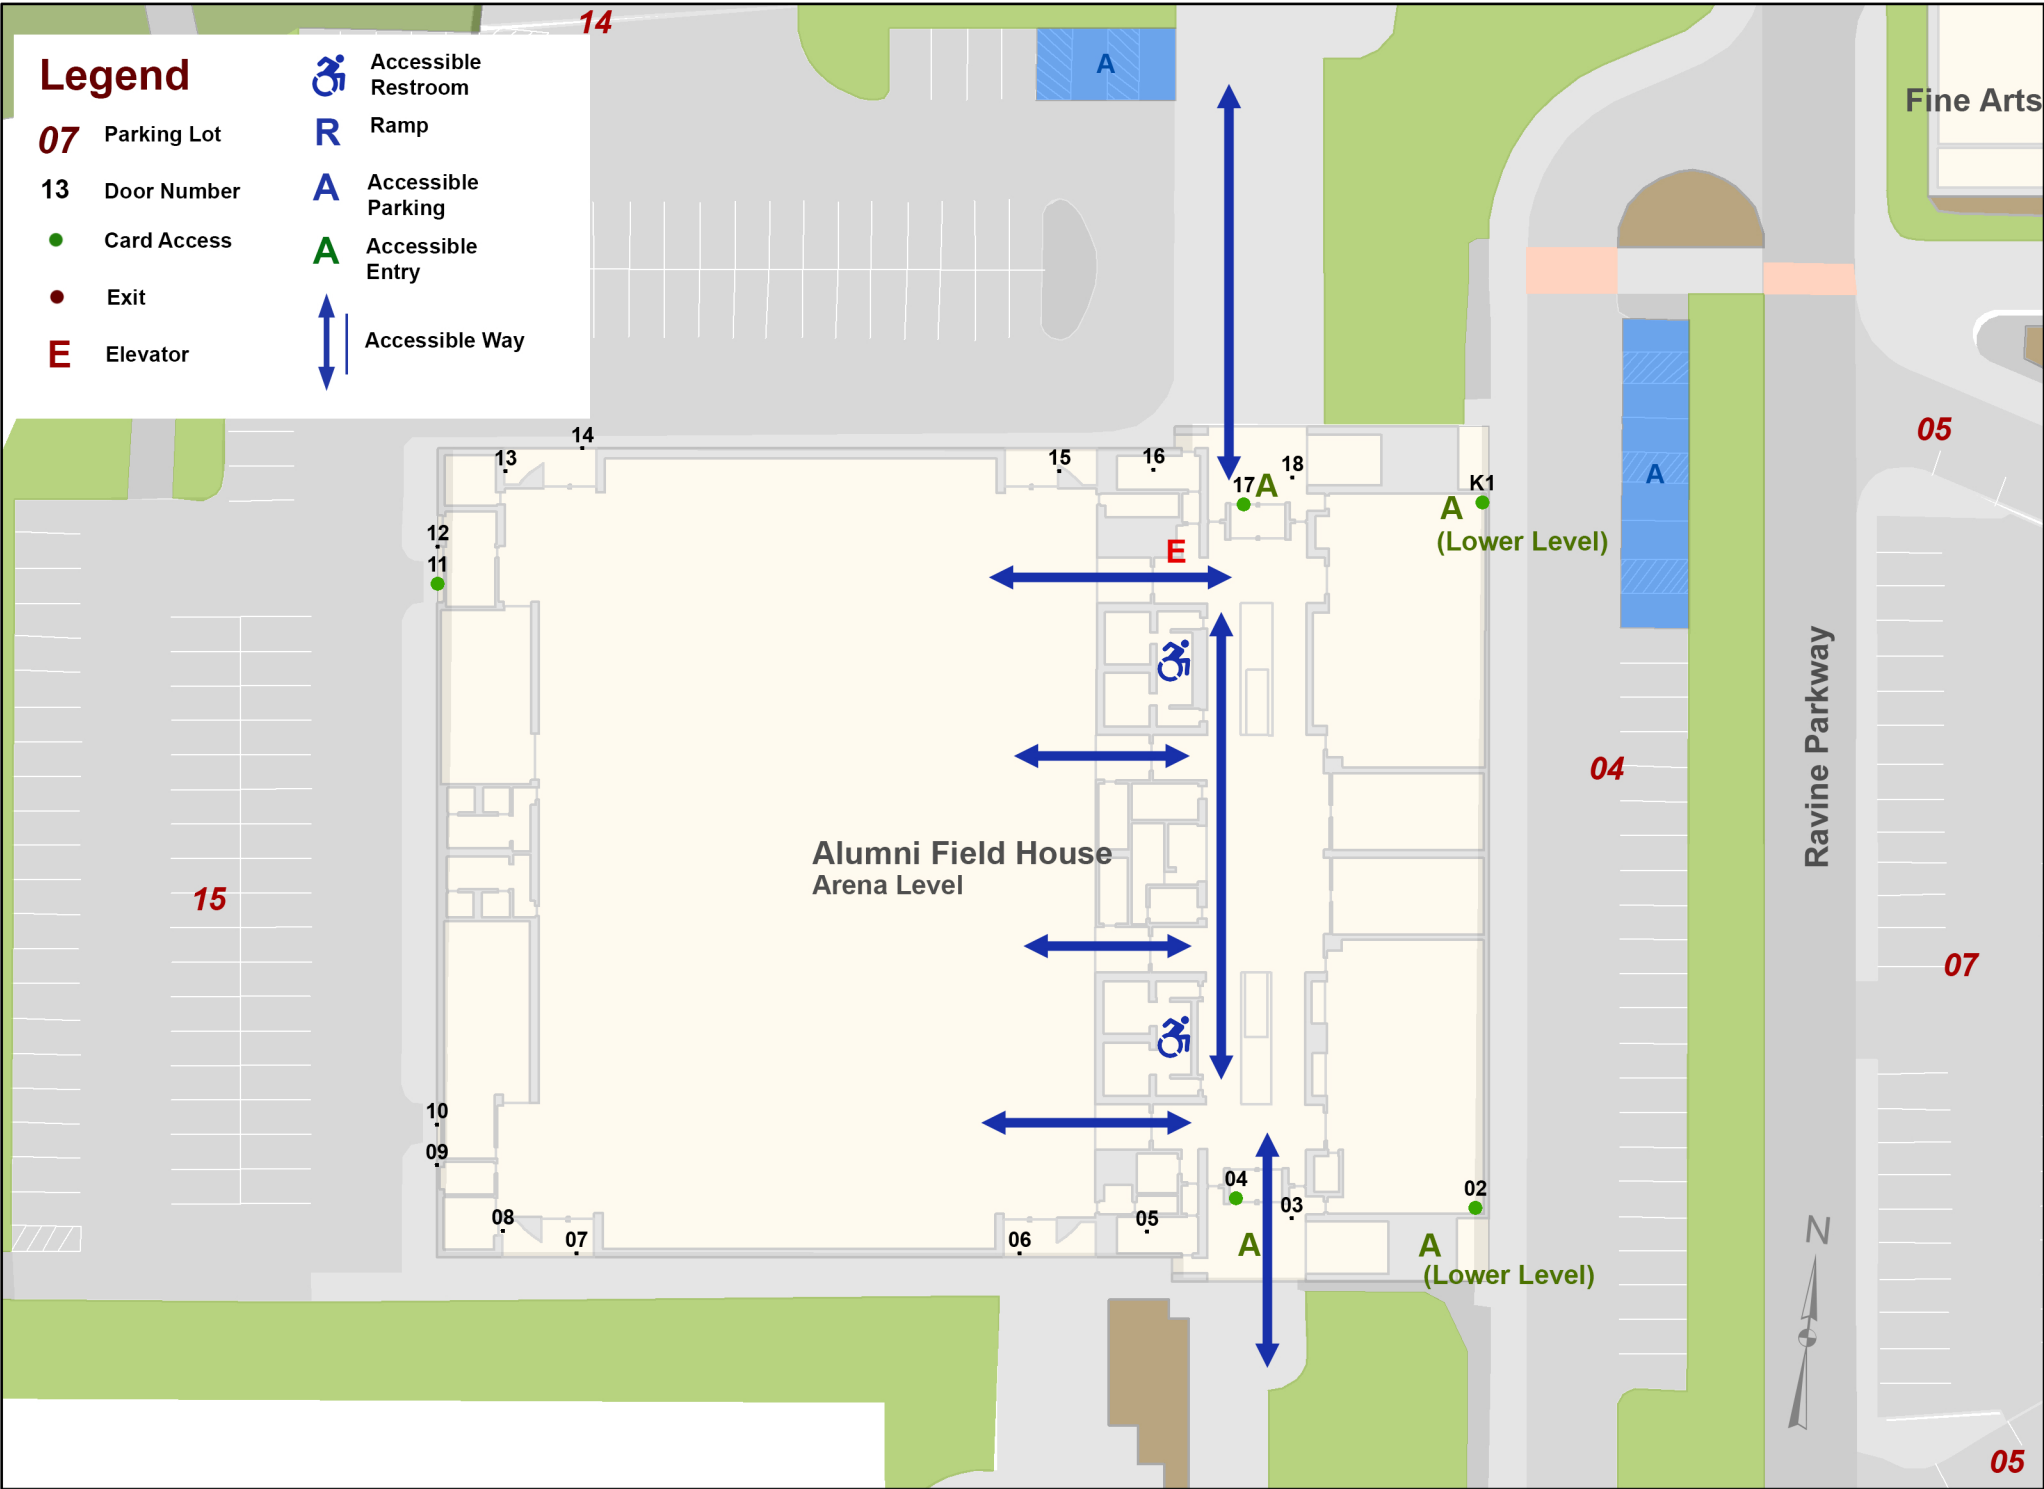

Legend

- 07** Parking Lot
- 13** Door Number
- Card Access
- Exit
- E** Elevator

- Accessible Restroom
- R** Ramp
- A** Accessible Parking
- A** Accessible Entry
- Accessible Way

1 inch = 50 feet

Date: 6/22/2022